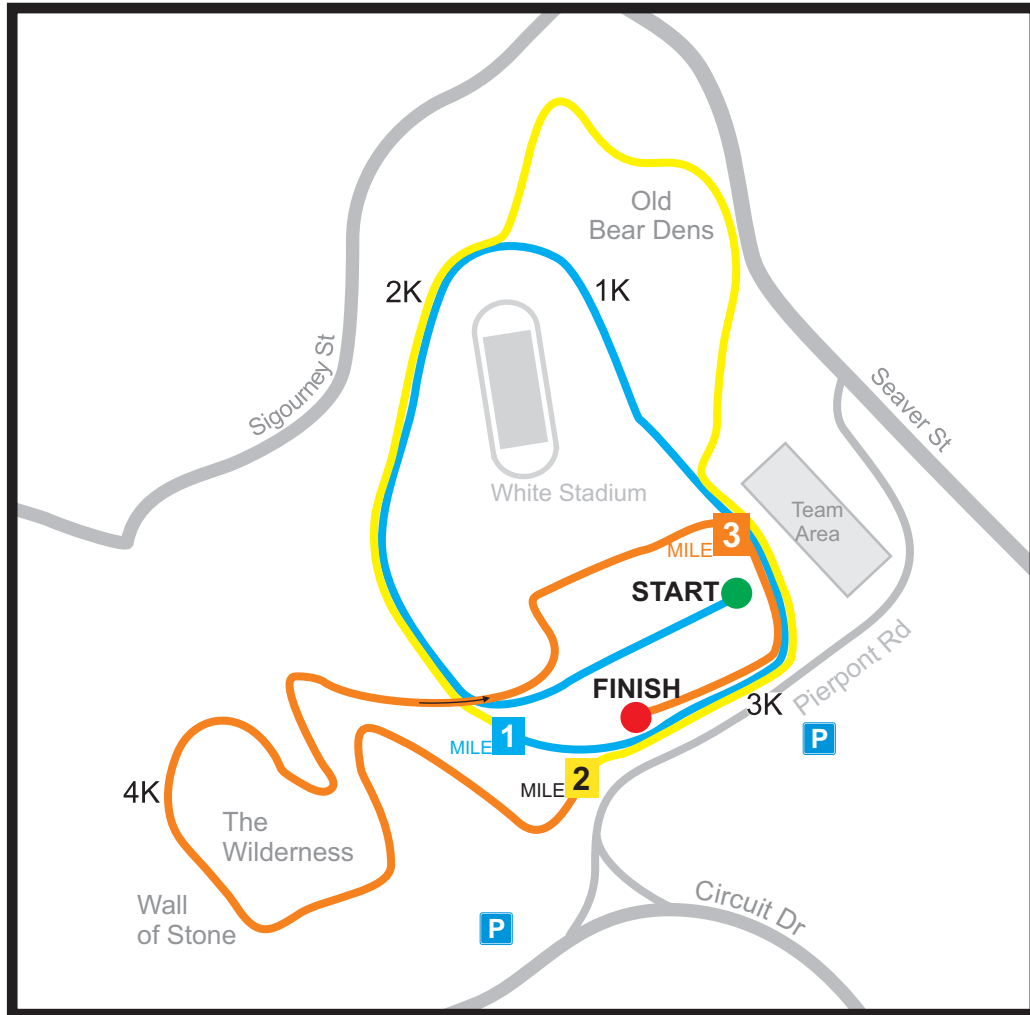

# Franklin Park 5K

Boston, MA

## Miles

- Mile 1 @ 1,609.3m
- Mile 2 @ 3,218.6m
- Mile 3 @ 4,828.0m

Certified 11/10/23\*

\*YOURTIME+ certifies that it has accurately measured this course as configured, using the same method on all courses.